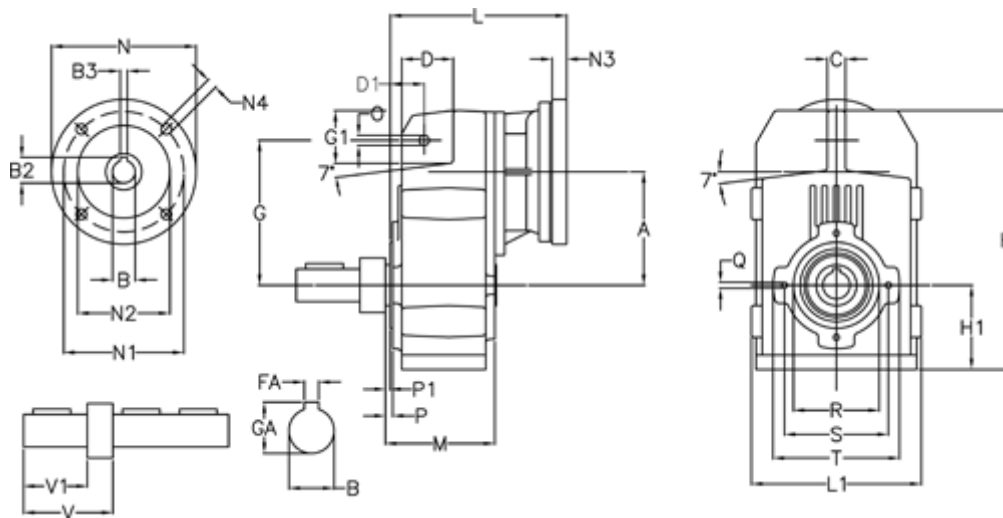

Article number: 29560215631225  
 Description: Shaft mounted gear  
 A203R-156,3-P71B5

## Measures

A = 125.00	FA = 8	M = 120.0	Q = M8x15
B = 30	G = 160	N = 160	R = 95
B1 = 14	G1 = 58.0	N1 = 130	S = 115
B2 = 16.3	GA = 33.0	N2 = 110	T = 140
B3 = 5	H = 286.0	N4 = M8x16	V = 96.0
C = 20	H1 = 92.5	O = 11	V1 = 60
D = 57.0	L = 253.0	P = 5.0	
D1 = 40.0	L1 = 188	P1 = 3.0	